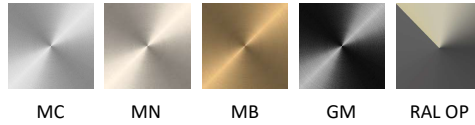

Arch
Merve Mehan + Waxy Design Studio

Description:

Elevate your space with modern minimalism using our single pendant light. This meticulously designed fixture combines sleek metal arcs with circular acrylic diffusers, each housing an integrated LED module. The result is a soft, contemporary glow that embodies refined taste.

2023

FULL SPECIFICATION

CEILING, AC0201 GM

Material & Finish :

Metal Body, Acrylic Diffuser

Light Sources :

LED Module x 3

Wattage :