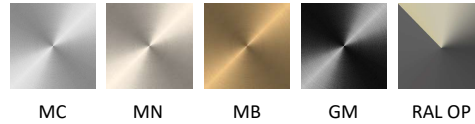

**Arch**  
*Merve Mehan + Waxy Design Studio*

**Description:**

Elevate your space with modern minimalism using our single pendant light. This meticulously designed fixture combines sleek metal arcs with circular acrylic diffusers, each housing an integrated LED module. The result is a soft, contemporary glow that embodies refined taste.

2023

**FULL SPECIFICATION**

**CEILING, AC0101 GM**

**Material & Finish :**

Metal Body, Acrylic Diffuser

**Light Sources :**

LED Module x 6

**Wattage :**