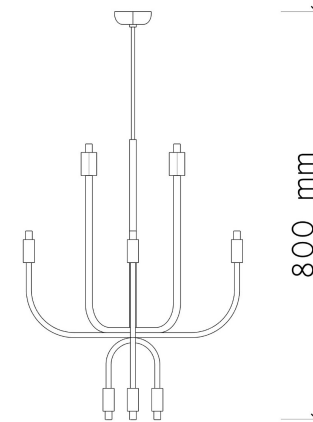

LED Light x 12

Wattage :

-

Color Temperature :

2700 K – 3000 K

Control :

On Off / 1-10 V

Driver Location:

Integral

Fitting & Electrical Details :

Metal Rod

Dimensions:

430 mm

800 mm