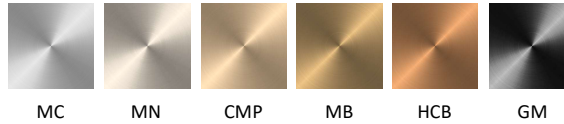

Modular Light

Merve Mehan + Waxy Design Studio

Description:

The Modular Light collection encloses the excitement of the limitless possibility of combinations that are created with one single module. The brass metal details and LED integrated glass modules create a timeless design.

2022

FULL SPECIFICATION

CEILING, MD0201 MB

Material & Finish :

Brass Body, Clear Ribbed Glass

Light Sources :

LED Light

Wattage :