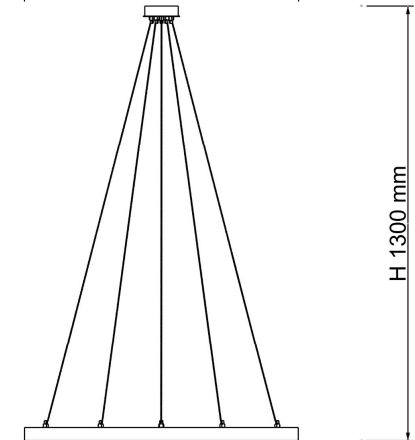

### Driver Location:

Integral

### Dimensions:

Ø800 mm

2022