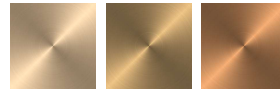

Material & Finish :

Brass Body, Clear Crystal Accessory