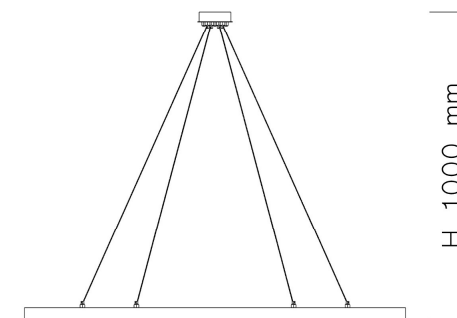

Integral

Fitting & Electrical Details :

Wire

Dimensions:

Ø1200 mm

Ray of Light

Ece Yalim Design Studio + Artful

Description:

Ray of Light emphasizes the flawless geometry of a circle with the crystal lines. It is possible to create new aspects and perspectives with different arrangements and combinations of units, which gives a dynamic ambience to the space.