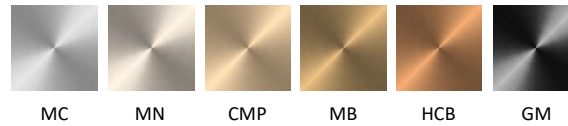

Metropolis Cordless
Efe Aydar Studio

Description:

The Metropolis rechargeable table lamp offers portable and convenient lighting, ideal for luxurious venues, including restaurants and bars. It combines comfort and elegance seamlessly, adding a touch of dramatic sophistication to your space.

2023

FULL SPECIFICATION

RECHARGEABLE, MP0101 PN

Material & Finish :

Brass Body, Acrylic Diffuser

Light Sources :

LED Module x 1

Wattage :