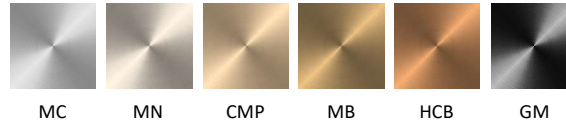

Mushroom
Merve Mehan

Description:

The mushroom-shaped textured transparent glass lighting design combines aesthetic elegance with practicality. Start with a single module and expand endlessly, creating a unique lighting experience tailored to your space.

2025

FULL SPECIFICATION

CEILING, *MSH0102*

Material & Finish :

Brassl Body, Molded –Textured Glass

Light Sources :

LED Light

Wattage :