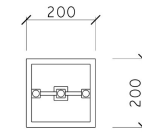

**Driver Location:**

Integral

**Fitting & Electrical Details :**

Black Cable with On/Off Foot Button

**Dimensions:**

2023