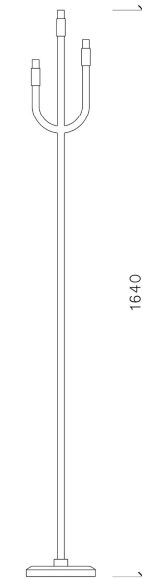

**FULL SPECIFICATION**

**FLOOR LAMP, CD0401 GM**

**Material & Finish :**

Brass Body, Acrylic Diffuser

MC

MN

MB

GM

**Light Sources :**

LED Light x 3

**Wattage :**

6 W

**Color Temperature :**

2700 K – 3000 K

**Control :**

On Off

**Driver Location:**

Integral

**Fitting & Electrical Details :**

Black Cable with On/Off Foot Button

**Dimensions:**

2023