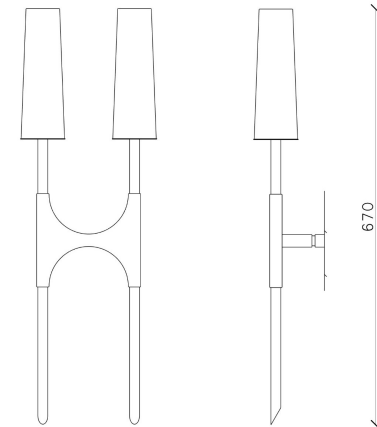

FULL SPECIFICATION

WALL LIGHT, TR0101 DAB

Material & Finish :

Brass Body, Textured Clear Glass

DAB

LAB

AC

Light Sources :

E14 Lamp Socket x2

Wattage :

**Variable by Bulb*

Color Temperature :

**Variable by Bulb*

Control :

On Off / Phase Dimmable

Driver Location:

NA

Fitting & Electrical Details :

Metal Base

Dimensions:

Torch

Merve Mehan with Waxy Design Studio

Description:

Introducing our Torchlight Collection wall sconces, inspired by historical torchlight. Redefining interior luxury, they seamlessly blend past and present, offering both dual and single types for contemporary sophistication