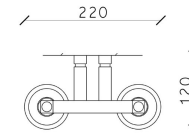

Dimensions:

Torch

Merve Mehan with Waxy Design Studio

Description:

Introducing our Torchlight Collection wall sconces, inspired by historical torchlight. Redefining interior luxury, they seamlessly blend past and present, offering both dual and single types for contemporary sophistication

2023