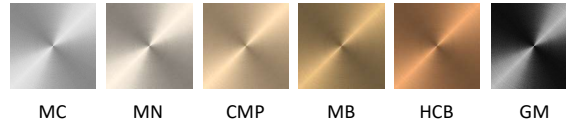

2022

www.waxydesign.com

FULL SPECIFICATION

CEILING, MD0503 PL

Material & Finish :

Brass Body, Clear Ribbed Glass

Light Sources :

LED Light