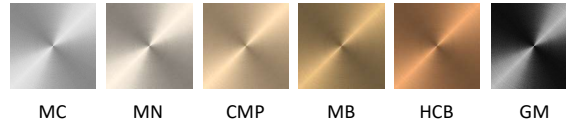

Modular Light

Merve Mehan + Waxy Design Studio

Description:

The Modular Light collection encloses the excitement of the limitless possibility of combinations that are created with one single module. The brass metal details and LED integrated glass modules create a timeless design.

2023

www.waxydesign.com

FULL SPECIFICATION

CEILING, MD0201 MB

Material & Finish :

Brass Body, Clear Ribbed Glass

Light Sources :

LED Light