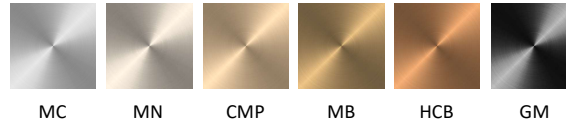

Modular Light

Kürşad Ayanlar + Waxy Design Studio

Description:

The Modular Light collection encloses the excitement of the limitless possibility of combinations that are created with one single module. The brass metal details and LED integrated glass modules create a timeless design.

FULL SPECIFICATION

CEILING, MD0101 MB

Material & Finish :

Brass Body, Clear Ribbed Glass

Light Sources :

LED Light

Wattage :

1 WLumen x 52 Module